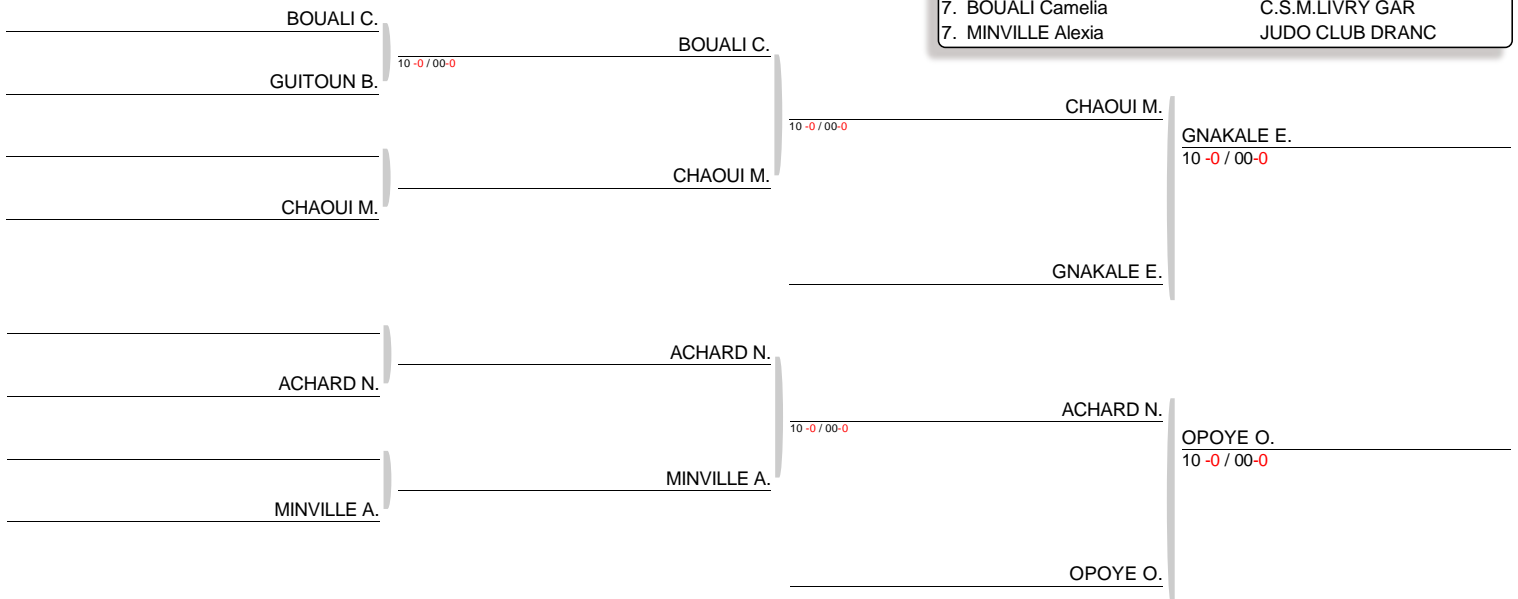

CLASSEMENT

1. HACCOUN Sherryl	ES BLANC MESNIL
2. BODOUA Desiree Grace	AS BONDY JUDO
3. GNAKALE Emmie	ES BLANC MESNIL
3. OPOYE Olivia	CS MULTISECTION
5. CHAOUI Miryame	CSM ILE ST DENI
5. ACHARD Nour	CMA JUDO
7. BOUALI Camelia	C.S.M.LIVRY GAR
7. MINVILLE Alexia	JUDO CLUB DRANC